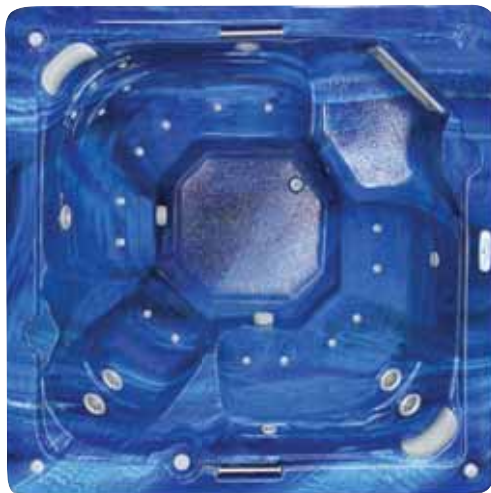

Gen IV Millenium®

PORTABLE	SERIES I	SERIES III
Number of Seats	8	8
Water Capacity (operating) 1 Lt = approx 1 KG	1260	1260
Dry Weight (KG)	345	345
Dimensions (mm)	2300 x 2300 x 860	2300 x 2300 x 860
CONTROL CENTRE		
Required Power @ 240 volts (Standard)	27 amps	37 amps
Required Power @ 240 volts (Optional Load shed)	15 amps	24 amps
Master Control Centre	ML400	ML700
Stainless Steel Heater	3 KW	3 KW
Air Massage Pump	Standard	Standard
Silent air venturi controls	3	4
AQUA-FLO 24 hour Filtration Pump	100 LPM	100 LPM
4.8 BHP Hydro Massage Pump (825 LPM)	1 X Pump (825 LPM)	2 x Pump (1650 LPM)
JETS		
Air Injector Jets	20	20
Cluster Jet	5	11
Hurricane Adjustable Jets	4	4
Hurricane Adjustable Swirl Jets	2	2
Mini Hurricane Jets	1	16
Pulsating Neck Jets	2	2
Volcano Foot Jet	N/A	1
Ozone Jet	1	1
Total Hydro Jets	15	37
TOTAL NUMBER OF JETS	36	57
FEATURES		
Western Red Cedar Cabinet	Standard	Standard
Multi Sequence LED Lighting	Optional	Standard
Signature Ozone System	Optional	Standard
Stainless Steel Jets	Optional	Optional
Water Divertor System	N/A	Standard
SAFETY		
Tapered Lockable Hardcover	Standard	Standard

* Specifications and rating may change without notice

SERIES I