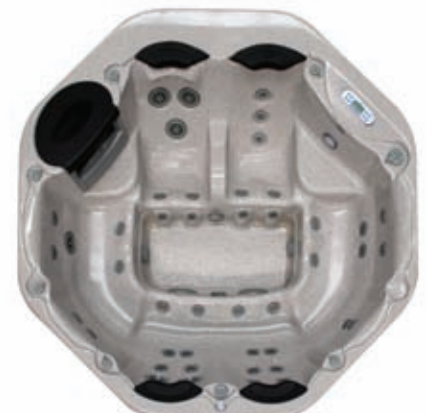

Platinum Cabriolet®

PORTABLE	SERIES I	SERIES II	SERIES III
Number of Seats	8	8	8
Water Capacity (operating) 1 Lt = approx 1 KG	1260	1260	1310
Dry Weight (KG)	290	330	330
Dimensions (mm)	2300 x 2300 x 870	2300 x 2300 x 870	2300 x 2300 x 870
CONTROL CENTRE			
Required Power @ 240 volts (Standard)	26 amps	34 amps	34 amps
Required Power @ 240 volts (Optional Load shed)	14 amps	21 amps	21 amps
Master Control Centre	ML400/GL2000	ML700/GL2000	ML700/GL2000
Stainless Steel Heater	3 KW	3 KW	3 KW
Air Massage Pump	Standard	Standard	Standard
Top Load Filter System	Standard	Standard	Standard
Silent air venturi controls	4	4	5
AQUA-FLO 24 hour Filtration Pump	100 LPM	100 LPM	100 LPM
4.8 BHP Hydro Massage Pump (825 LPM)	1 X Pump (825 LPM)	2 x Pump (1650 LPM)	2 x Pump (1650 LPM)
JETS			
Air Massage Injector Jets	12	12	0
Duo Directional Jets	8	8	N/A
Hurricane Directional Jets	4	4	2
Hurricane Swirl Jets	2	2	1
Mini Hurricane Directional Jets	22	22	24
Mini Hurricane Pulsating Jets	N/A	N/A	5
Duo Pulsating Jets	N/A	N/A	4
Hurricane Pulsating Jets	N/A	N/A	3
Master Massage Jets	N/A	N/A	2 (with 15 jets each)
Ozone Jet	1	1	1
Total Air Jets	12	12	0
Total Hydro Jets	37	37	80
TOTAL NUMBER OF JETS	49	49	80
FEATURES			
Thermoformed TuffBase®	Standard	Standard	Standard
Signature Scents Aromatherapy	Standard	Standard	Standard
Western Red Cedar Cabinet	Standard	Standard	Standard
Eternawood Cabinet	Optional	Optional	Optional
Multi Sequence LED Lighting	1 x LED Light	1 x LED Light	1 x LED Lights
Signature Ozone System	Standard	Standard	Standard
Reverse Moulded Neck Jets	N/A	N/A	Standard
Water Divertor System	Standard	N/A	Standard
Stainless Steel Jets	Optional	Optional	Optional
Floating Dolphin Remote Control	Optional	Optional	Optional
SAFETY			
Tapered Lockable Hardcover	Standard	Standard	Standard